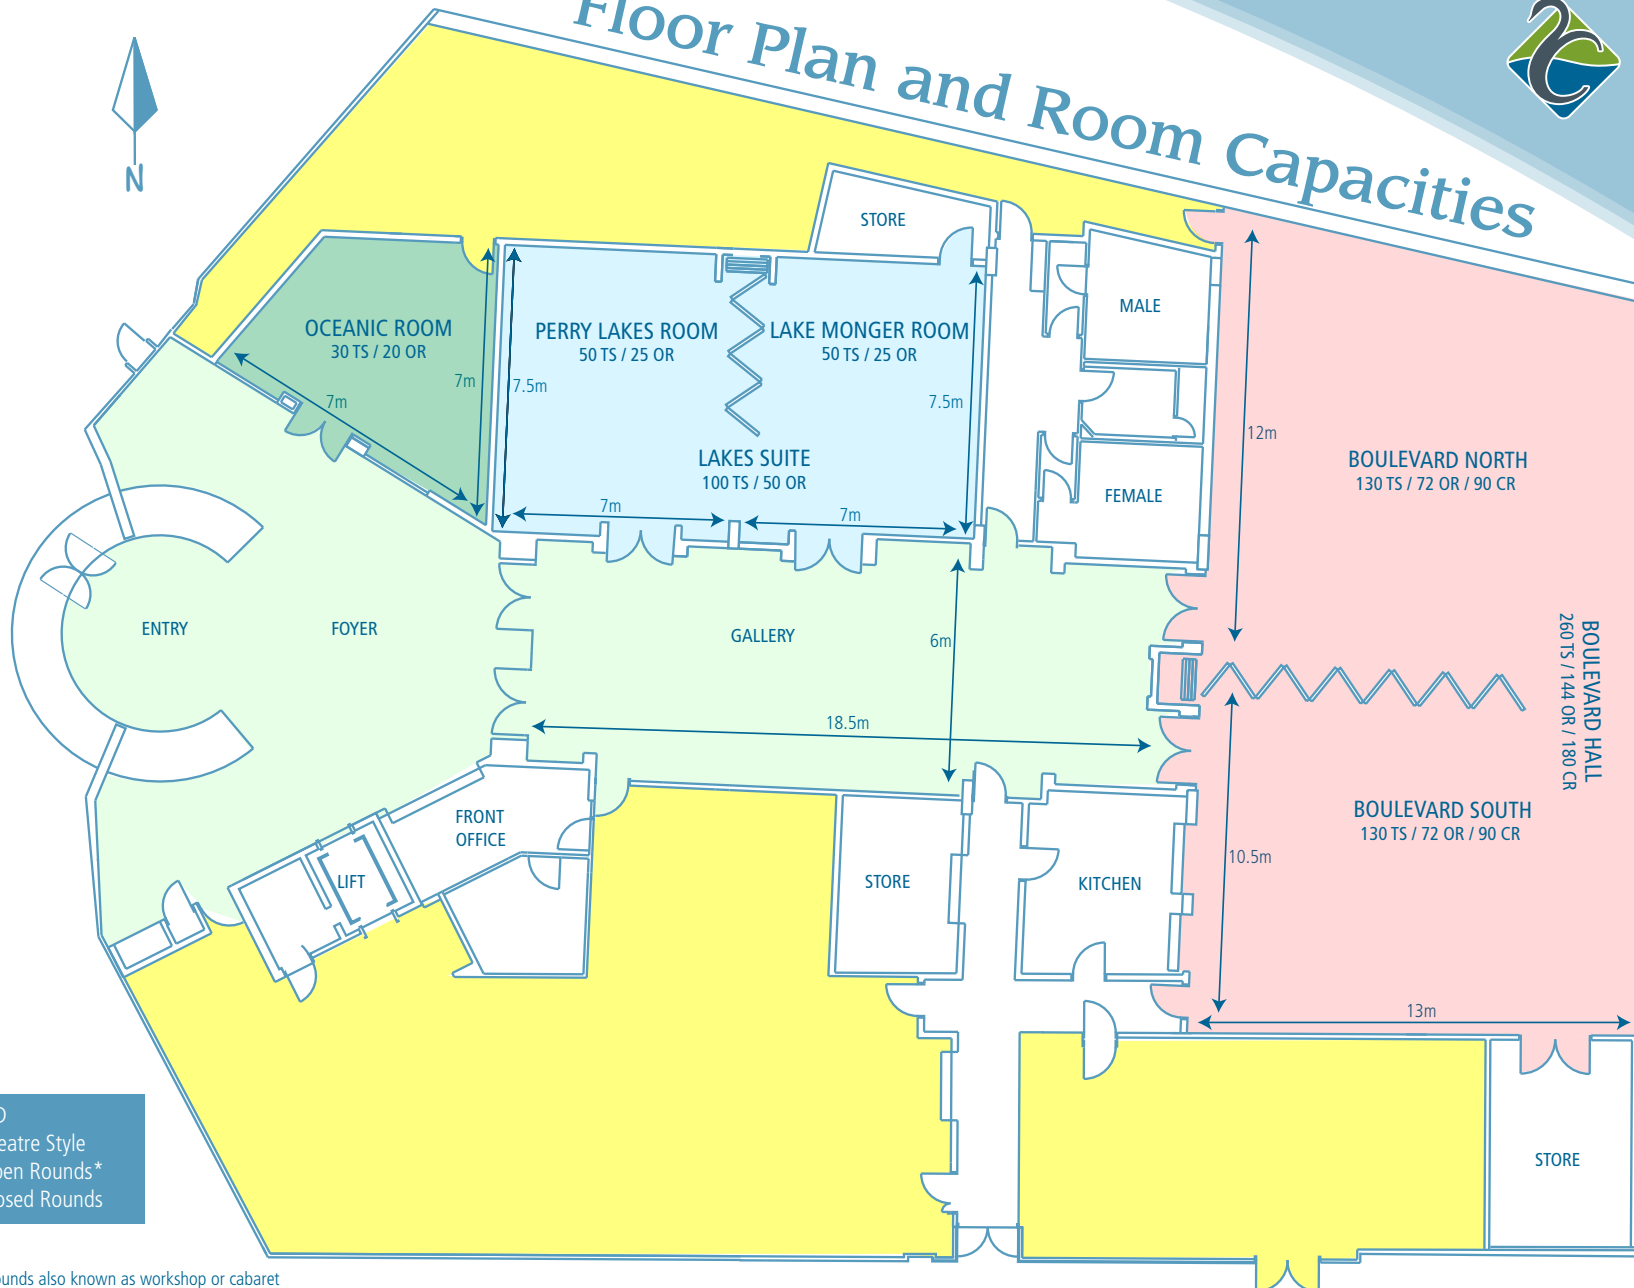

Floor Plan and Room Capacities

LEGEND
TS Theatre Style
OR Open Rounds*
CR Closed Rounds

* Open Rounds also known as workshop or cabaret
Please note: Other configurations are available, speak to the Functions Coordinator for more details.